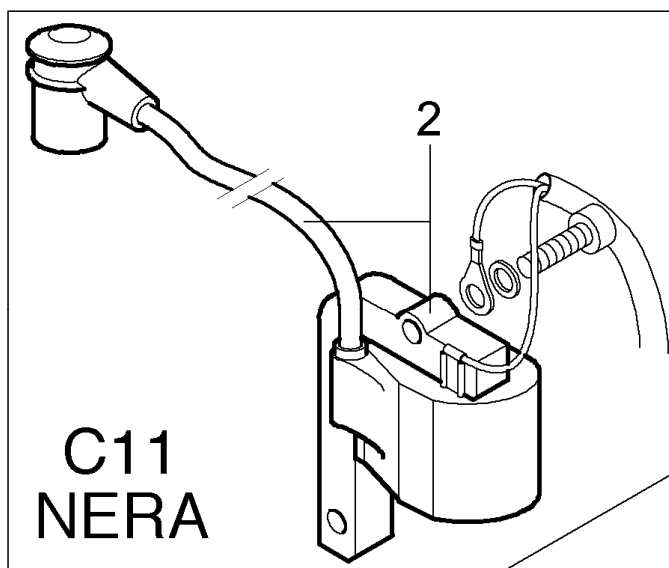

BOBINA COIL

POS	CODICE/ITEM	DESCRIZIONE/DESCRIPTION	PREZZO/PRICE RETAIL (EURO)
1	C050-425	SELETTRA BLUE COIL (OLD MODEL)	
2	C050-425-02	BLACK COIL FJ COMPLETE	
2	S060-033	SPARK PLUG CAP WITH SPRING