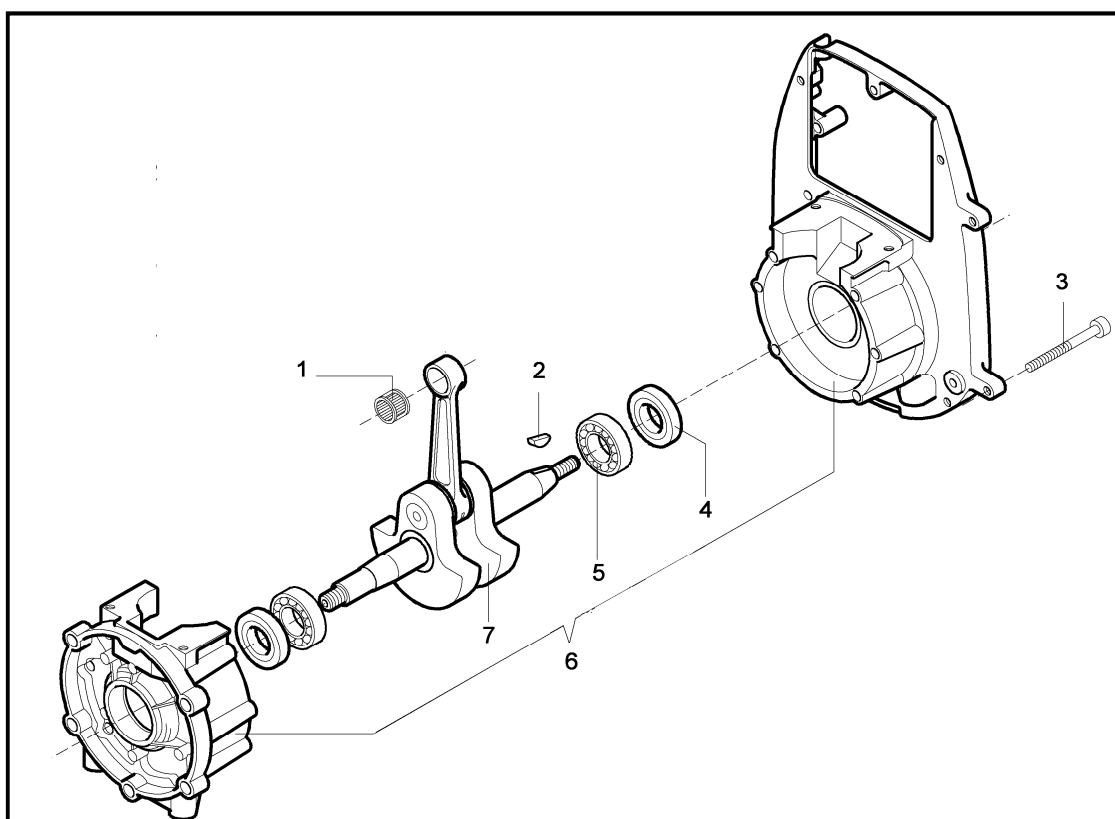

BASAMENTO & ALBERO MOTORE CRANKCASE & CRANKSHAFT

POS	CODICE/ITEM	DESCRIZIONE/DESCRIPTION	PREZZO/PRICE RETAIL (EURO)
1	C050-048	ROLLER BEARING	
2	C050-041	KEY FLYWHEEL	
3		SCREW M5X40	
4	C050-084	OIL SEAL WITH METAL RING	
5	NORM-042-01	CSWK 50/60/80 SKF BEARING 6202/C3	
6	C050-044	CRANKCASE	
7	C050-040	COMPLETE CRANKSHAFT