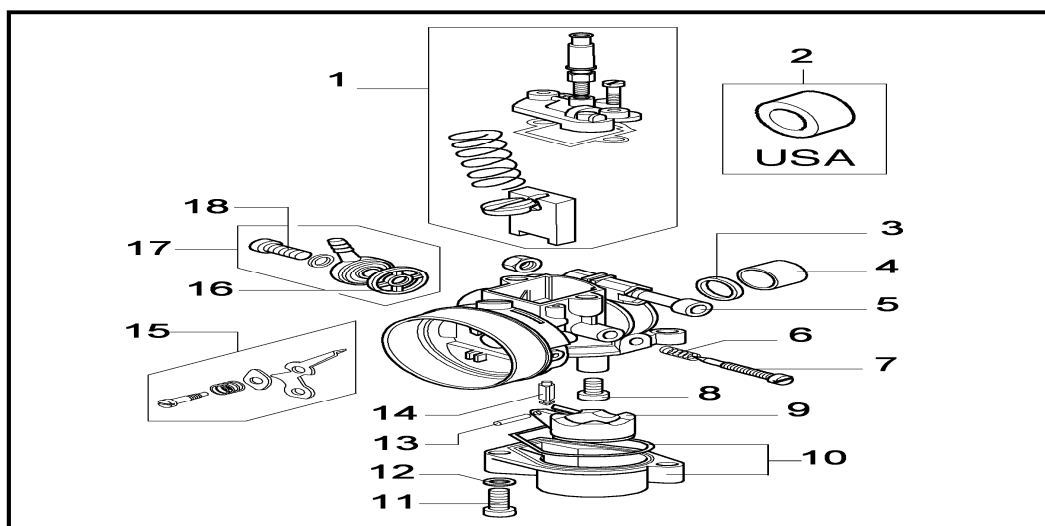

CARBURATORE CARBURETOR

POS	CODICE/ITEM	DESCRIZIONE/DESCRIPTION	PREZZO/PRICE RETAIL (EURO)
1	C050-442	LEVERAGES SET	
1	C050-442-01	CARBURETOR RUBBER CAP	
1	C050-442-02	REGISTER SCREW	
1	C050-442-04	COVER ACCELERATOR SET	
1	C050-442-05	SLIDE	
1	C050-442-06	COVER ACCELERATOR GASKET	
1	C050-442-07	SLIDE SPRING	
2	C050-071	CARBURETOR REDUCTION BUSH USA	
3	C050-432	O-RING MANIFOLD BUSH	
4	C050-431	MANIFOLD BUSH	
5	C050-433	CARBURETOR BLOCKING BOLT	
6	C050-435	IDLE SCREW SPRING	
7	C050-434	IDLE SCREW	
8	C050-436	CARBURETOR MAX JET	
9	C050-450	CARBURETOR FLOAT	
10	C050-452	CARBURETOR FLOAT CHAMBER W/ GASKET	
10	C050-451	CHAMBER GASKET	
11	C050-439	FLOAT CHAMBER FIXING SCREW	
12	C050-440	FLOAT CHAMBER WASHER	
13	C050-438	FLOAT PIN	
14	C050-437	CARBURETOR NEEDLE