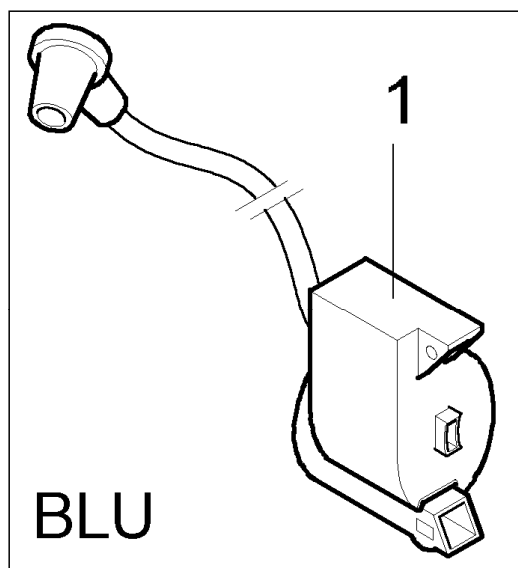

BOBINA COIL

POS	CODICE/ITEM	DESCRIZIONE/DESCRIPTION	PREZZO/PRICE RETAIL (EURO)
1	C050-425	SELETTRA BLUE COIL (OLD MODEL)	
2	C050-425-02	BLACK COIL FJ COMPLETE	
2	S060-033	SPARK PLUG CAP WITH SPRING